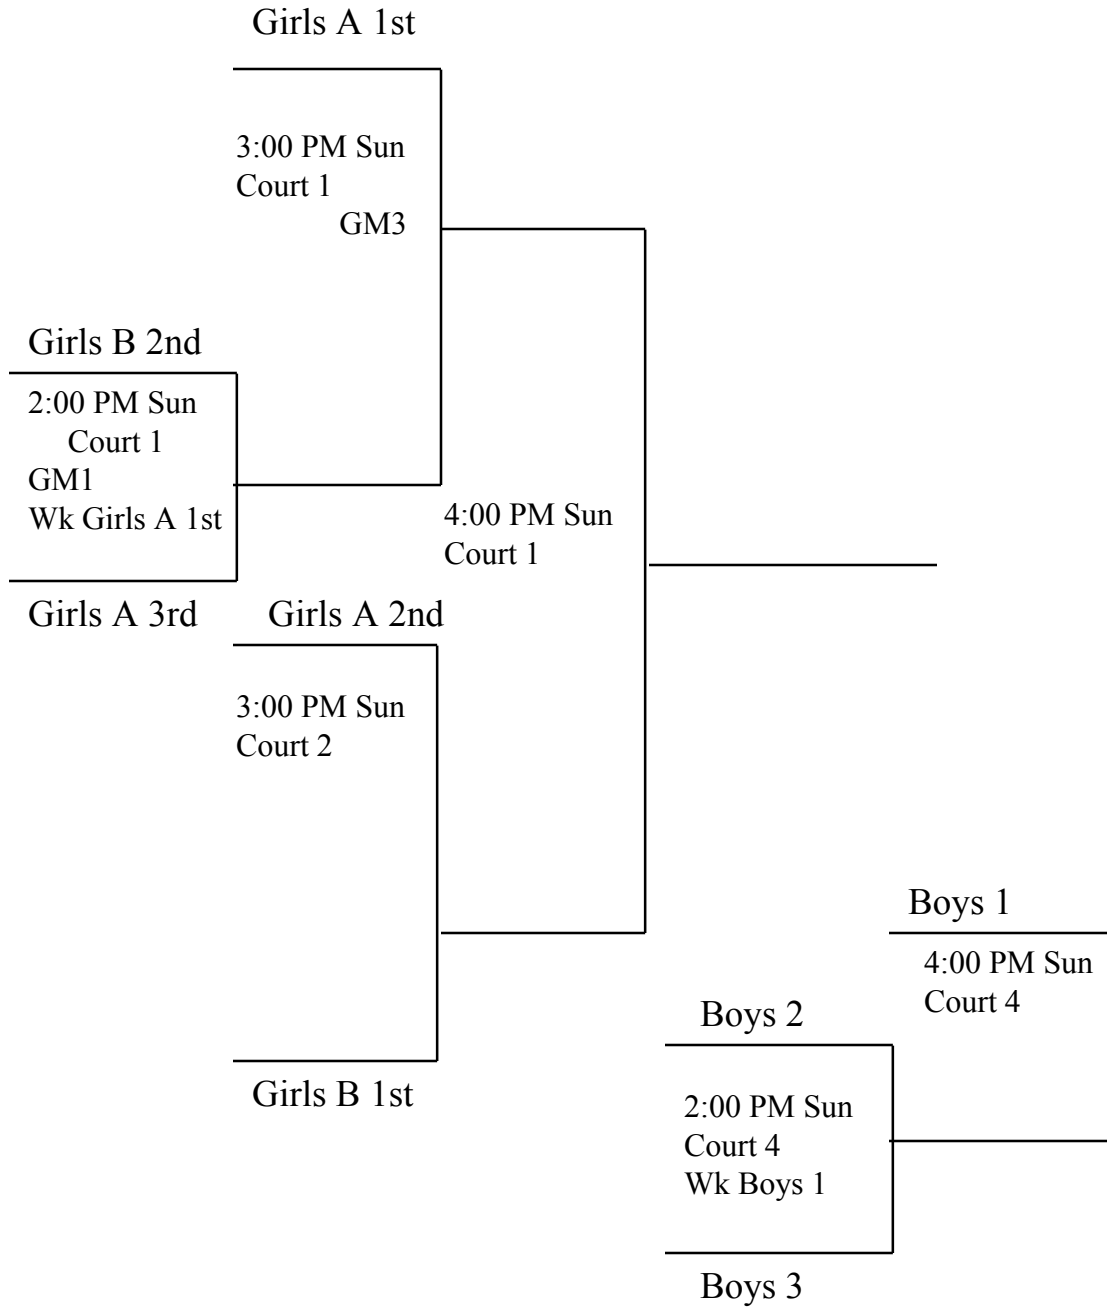

# Twelve and Under Gold Division

Wayne High School  
BOYS and GIRLS

Work teams assigned to first round of playoffs – losers stay and work on court after

**Twelve and Under  
Silver Division  
Wayne High School**

C 1st

2:00 PM Sun  
Court 2  
Work Girls  
B 1st  
SM1

D 2nd

4:00 PM Sun  
Court 2

C 2nd

2:00 PM Sun  
Court 3  
Work D 4th  
SM2

D 1st

C 3rd