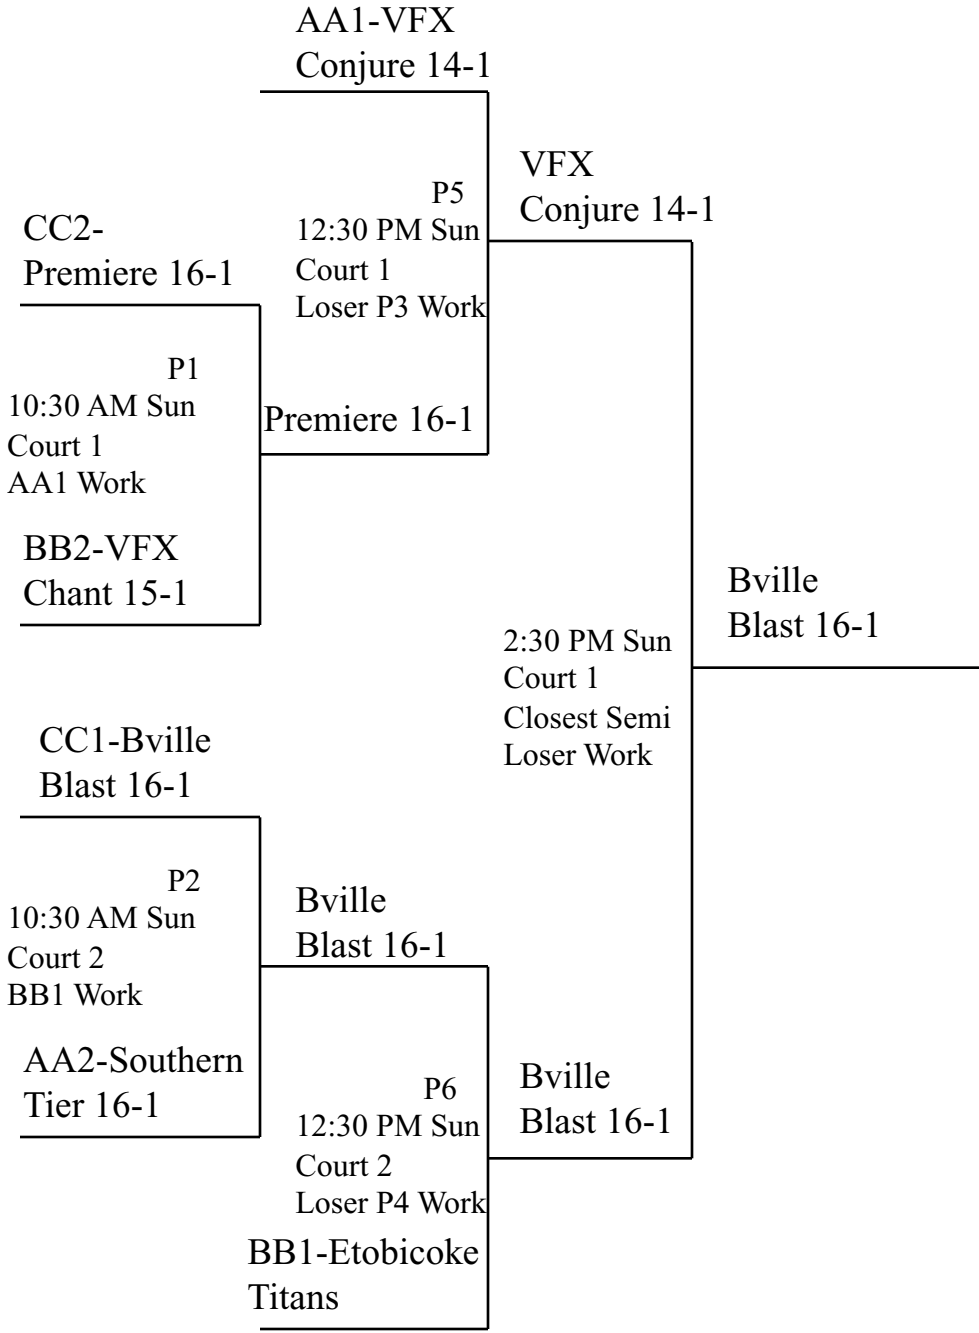

16 and Under Division Gold –Monroe High School

16 and Under Division

Silver –Monroe High School

16 and Under Division Bronze-EBP

16 and Under Division Emerald-EBP