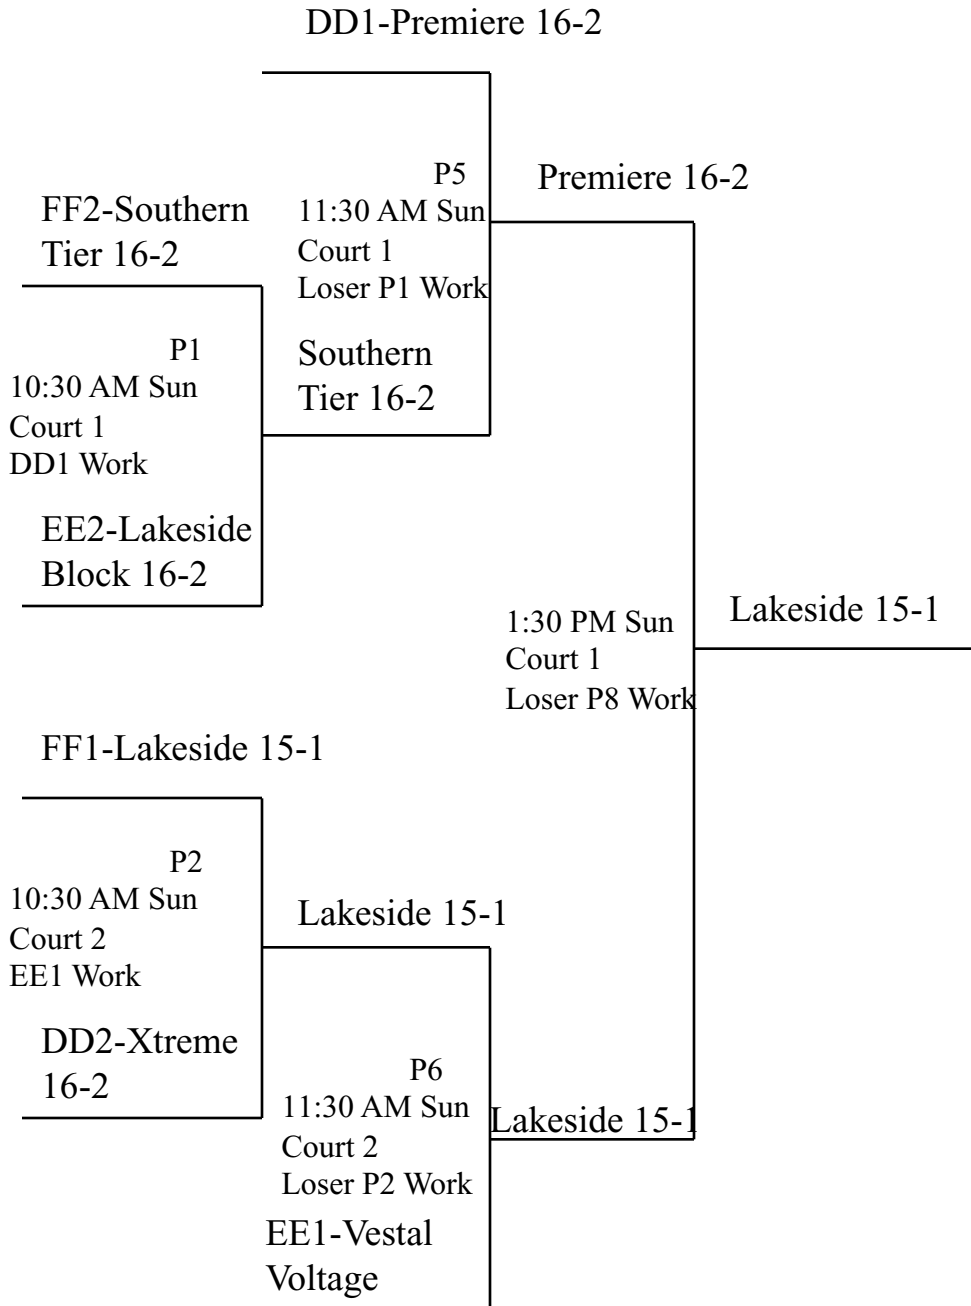

16 and Under Division Gold –Monroe High School

16 and Under Division

Silver –Monroe High School

16 and Under Division Bronze-EBP

16 and Under Division Emerald-EBP