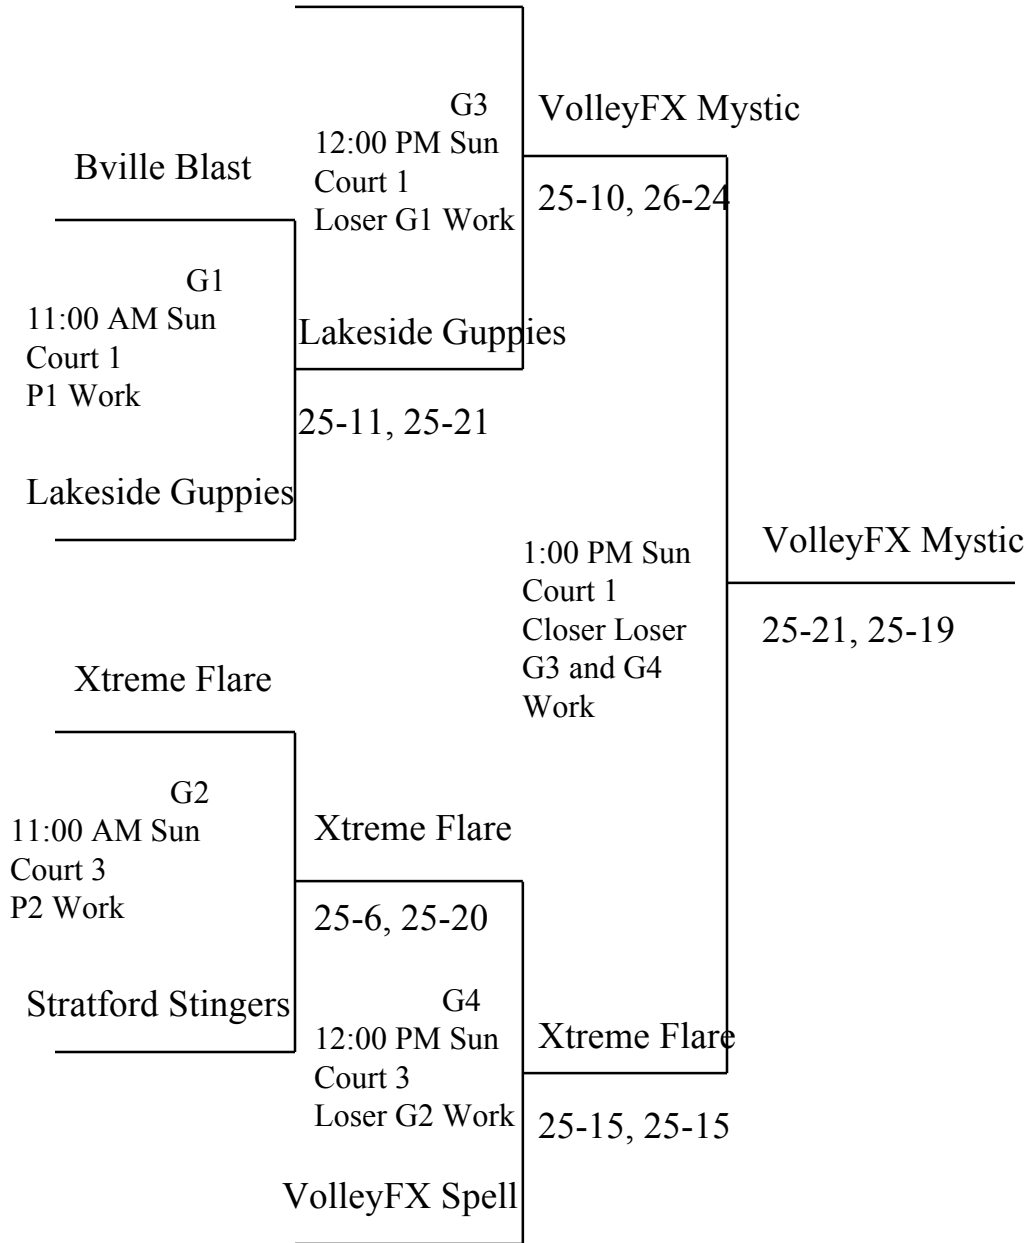

14s- Gold

VolleyFX Mystic