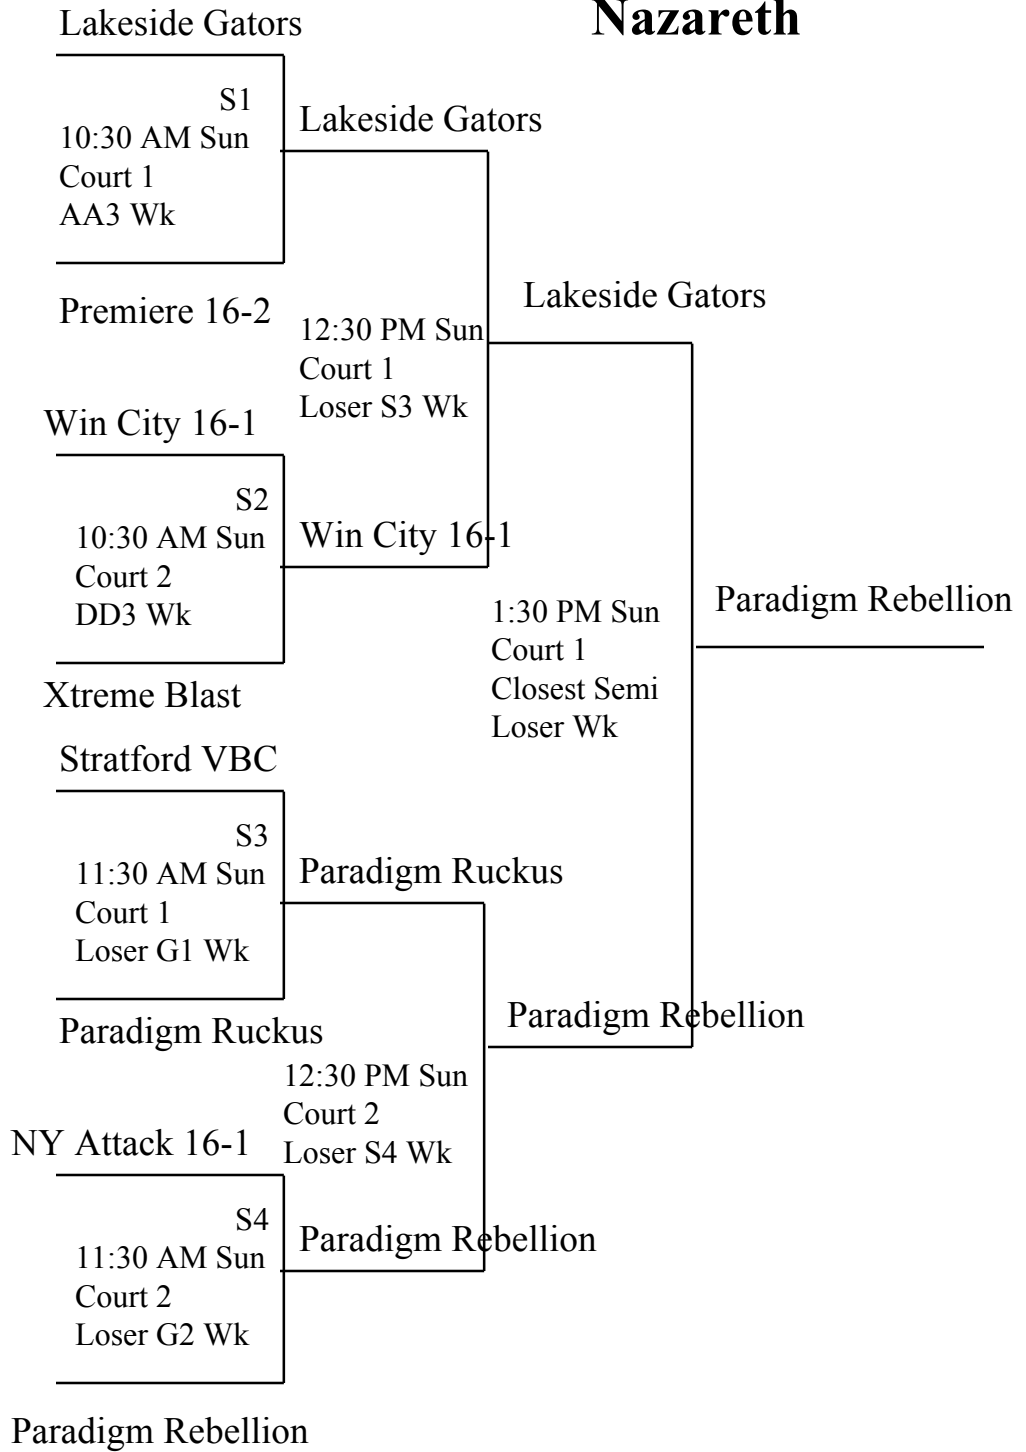

**2012  
Sixteen and Under  
Gold Division  
Monroe**

Lakeside Piranhas

G1 10:30 AM Sun Court 1 CC1 Wk
---

Lakeside Piranhas

20-25, 25-18, 15-12

Premiere 16-1

12:30 PM Sun Court 1 Loser G3 Wk
--

Lakeside Piranhas

Bville Blast

G2 10:30 AM Sun Court 2 BB1 Wk
---

Club SyrV
-----------

25-16, 25-23

1:30 PM Sun Court 1 Closest Semi Loser Wk
--

Lakeside Piranhas

Club SyrV

VFX Charm

25-22, 25-19

G3 11:30 AM Sun Court 1 Loser G1 Wk
--

VFX Chant
-----------

25-8, 25-10

VFX Chant

VFX Chant
-----------

Xtreme Heat

12:30 PM Sun Court 2 Loser G4 Wk
--

17-25, 25-13, 15-13

G4 11:30 AM Sun Court 2 Loser G2 Wk
--

VFX Conjure
-------------

25-11, 25-18

VFX Conjure

**2012  
Sixteen and Under  
Silver Division  
Nazareth**

**16's - Bronze Division - U of R**