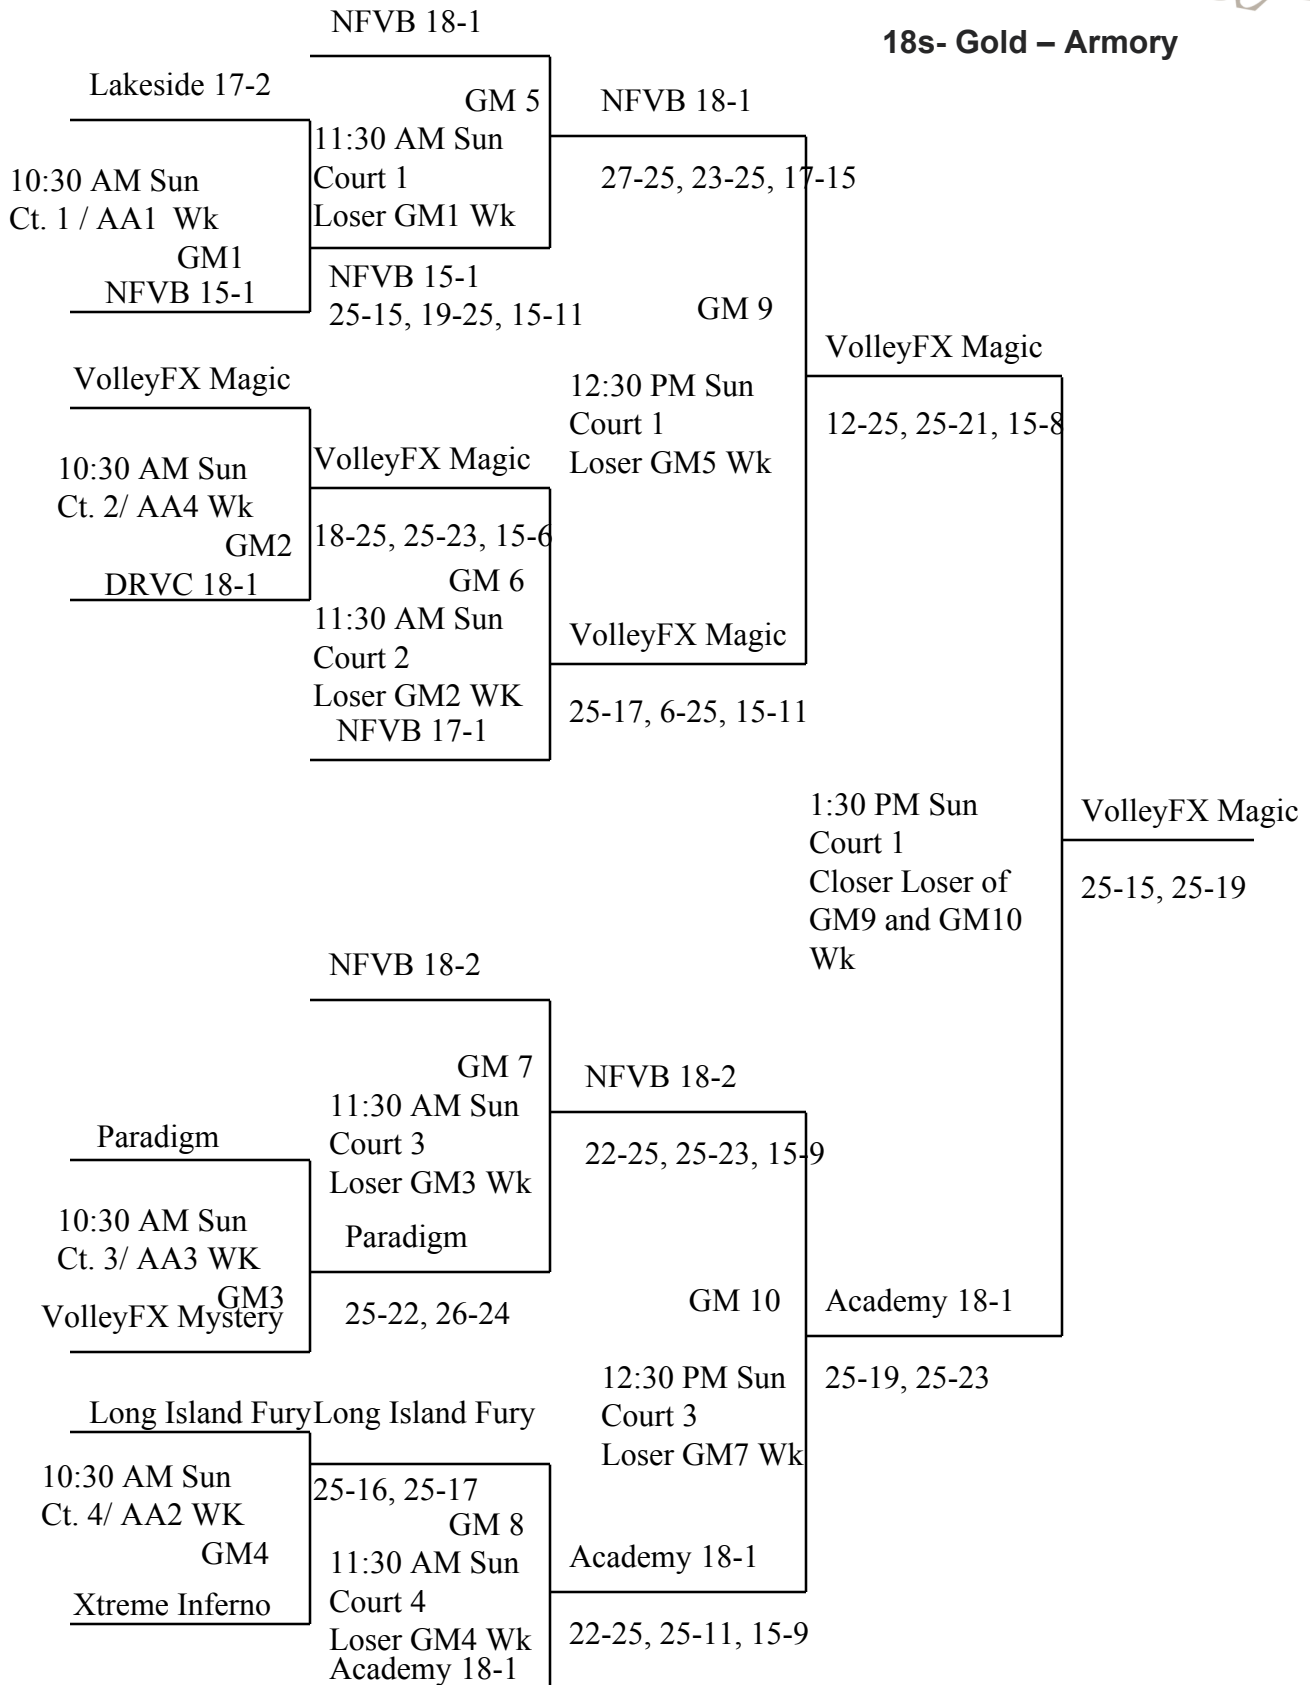

**18s- Gold – Armory**

**18s- Silver – Armory**

18s- Bronze- Hot Shots