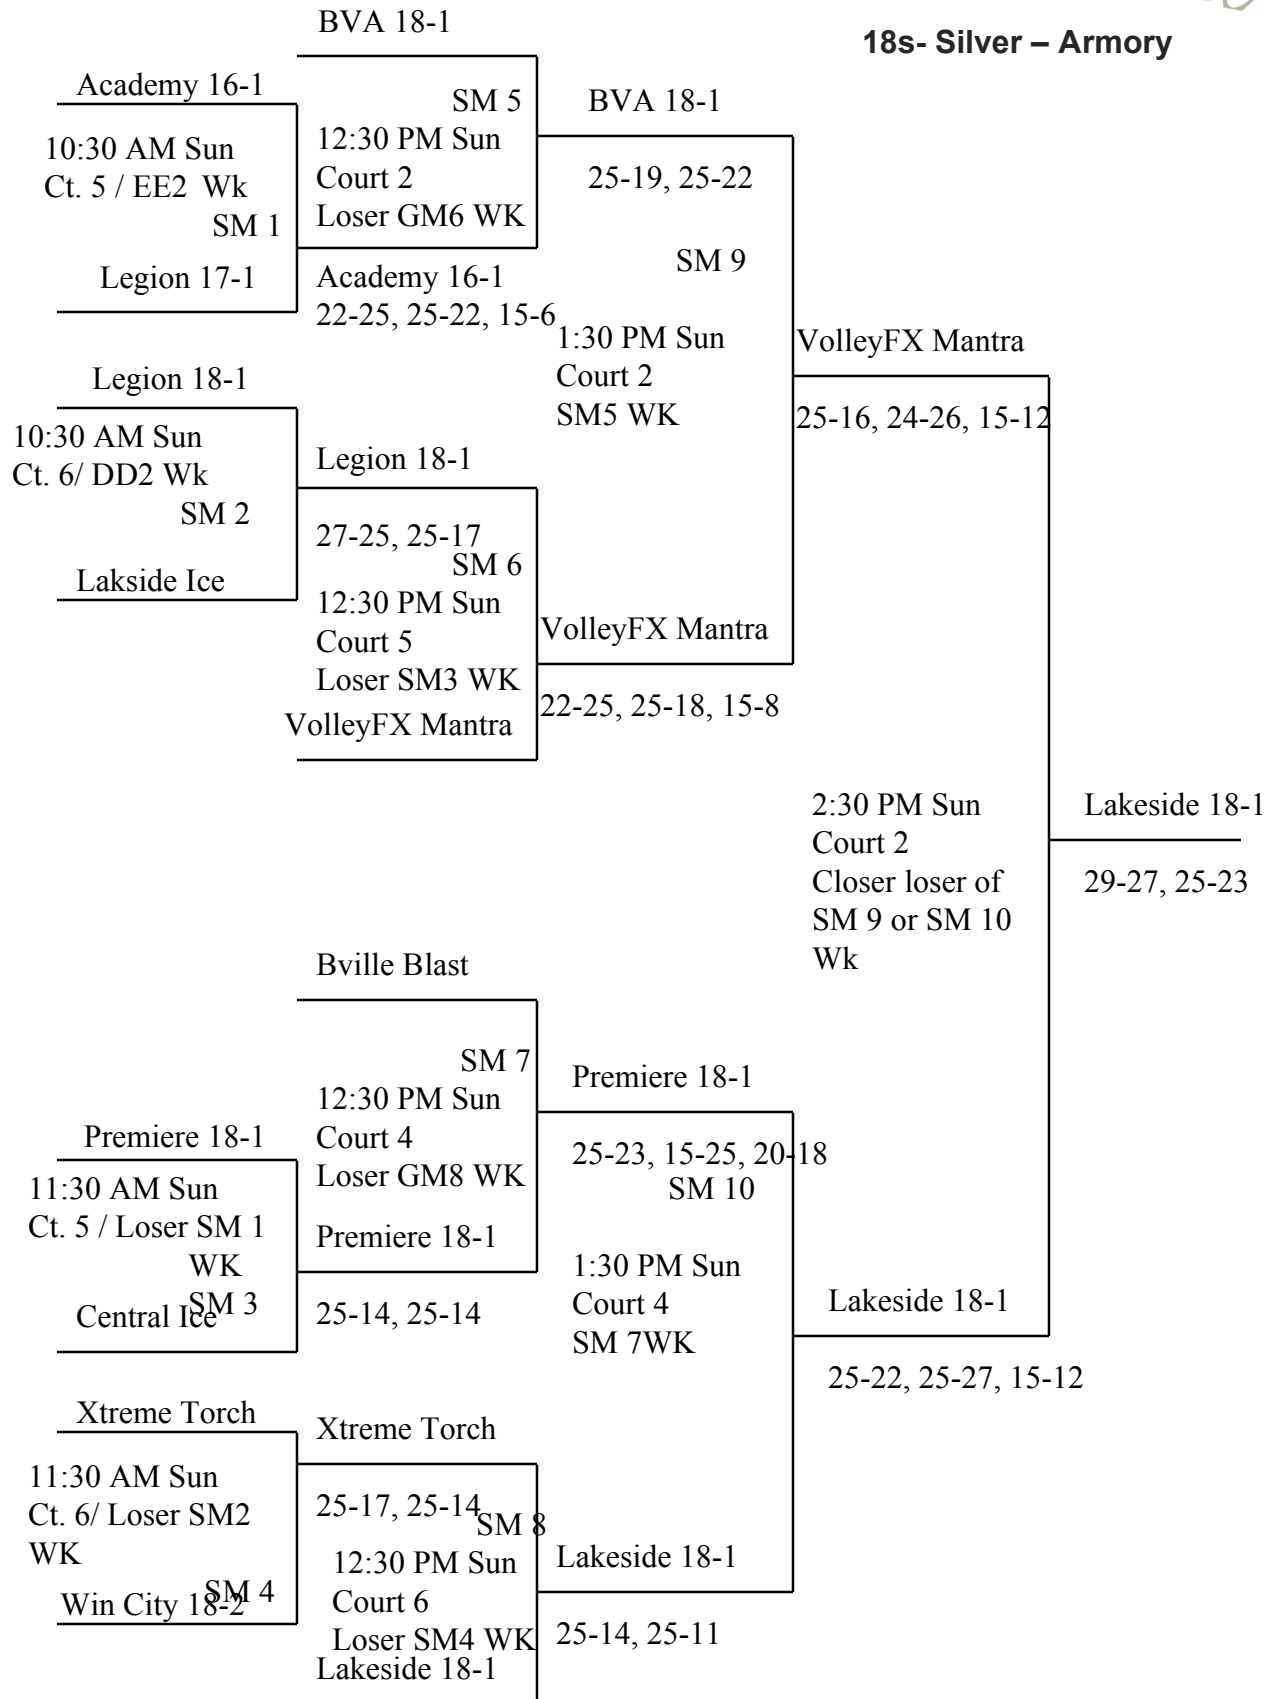

**18s- Gold – Armory**

**18s- Silver – Armory**

18s- Bronze- Hot Shots